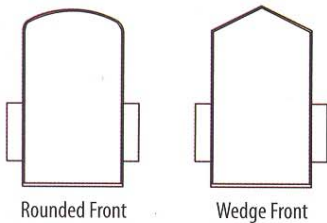

XL Standard Specifications*

	Overall Length	Overall Exterior Width	Overall Exterior Height	Interior Length	Interior Wall Width	Nominal Interior Height	Platform Height	Brakes	Hitch Ball Size	Curb Weight (#)	GVWR (#)	Payload Capacity	Rear Door Opening Width	Rear Door Opening Height
5 X 8XL	12' 4"	80"	78 1/2"	8' 6"	57 1/2"	60"	17"	Optional	2"	820	2990	2170	50"	53 1/2"
5 X 10XL	14' 4"	80"	78 1/2"	10' 6"	57 1/2"	60"	17"	Optional	2"	900	2990	2090	50"	53 1/2"
6 X 8XL	12' 5"	92"	86"	8' 7"	69 1/2"	66"	17"	Optional	2"	1100	2990	1890	62"	59 1/2"
6 X 10XL	14' 5"	92"	86"	10' 7"	69 1/2"	66"	17"	Optional	2"	1200	2990	1790	62"	59 1/2"
6 X 12XL	16' 5"	92"	86"	12' 7"	69 1/2"	66"	17"	Optional	2"	1300	2990	1690	62"	59 1/2"
6 X 12XL2	16' 5"	92"	92"	12' 7"	69 1/2"	72"	17"	Electric	2 5/16"	1570	7000	5430	62"	65 1/2"
7 X 12XL2	16' 5"	92"	95"	12' 9"	81 1/2"	72"	20"	Electric	2 5/16"	2020	7000	4980	74"	65 1/2"
7 X 14XL2	18' 5"	92"	95"	14' 9"	81 1/2"	72"	20"	Electric	2 5/16"	2180	7000	4820	74"	65 1/2"
7 X 16XL2	20' 5"	92"	95"	16' 9"	81 1/2"	72"	20"	Electric	2 5/16"	2340	7000	4660	74"	65 1/2"
7 X 18XL2	22' 5"	92"	95"	18' 9"	81 1/2"	72"	21"	Electric	2 5/16"	2500	7000	4500	74"	65 1/2"
8 X 14XL2	18' 9"	102"	104"/106"	14' 11"	93"/97"	78"	21"	Electric	2 5/16"	2850	7000	4150	86"/90"	71 1/2"
8 X 16XL2	20' 9"	102"	104"/106"	16' 11"	93"/97"	78"	21"	Electric	2 5/16"	2975	7000	4025	86"/90"	71 1/2"
8 X 18XL2	22' 9"	102"	104"/106"	18' 11"	93"/97"	78"	21"	Electric	2 5/16"	3100	7000	3900	86"/90"	71 1/2"
8 X 20XL2	24' 9"	102"	104"/106"	20' 11"	93"/97"	78"	21"	Electric	2 5/16"	3225	7000	3775	86"/90"	71 1/2"
8 X 22XL2	26' 9"	102"	104"/106"	22' 11"	93"/97"	78"	21"	Electric	2 5/16"	3375	7000	3625	86"/90"	71 1/2"
8 X 24XL2	28' 9"	102"	104"/106"	24' 11"	93"/97"	78"	21"	Electric	2 5/16"	3500	7000	3500	86"/90"	71 1/2"