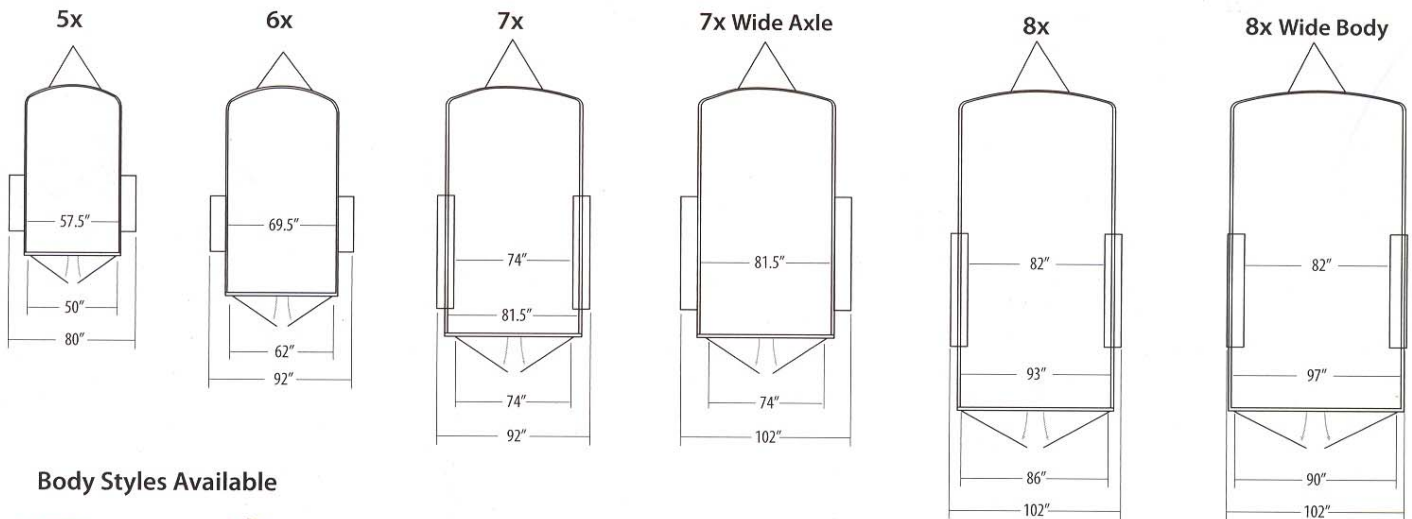

* Specifications and features subject to change without notice. Based on standard Round Top specifications.

Body Styles Available